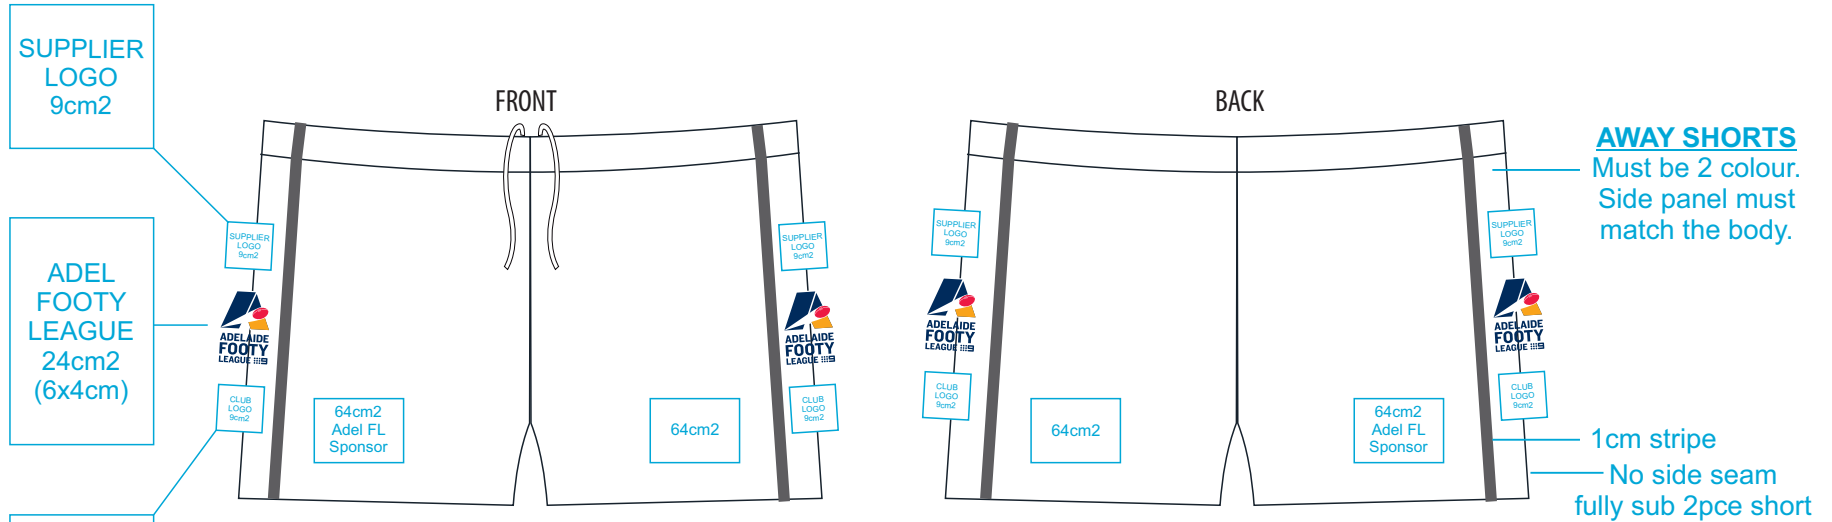

2024 SEASON

ADELAIDE FOOTY LEAGUE GUIDELINES

SHORTS | MEN & WOMEN