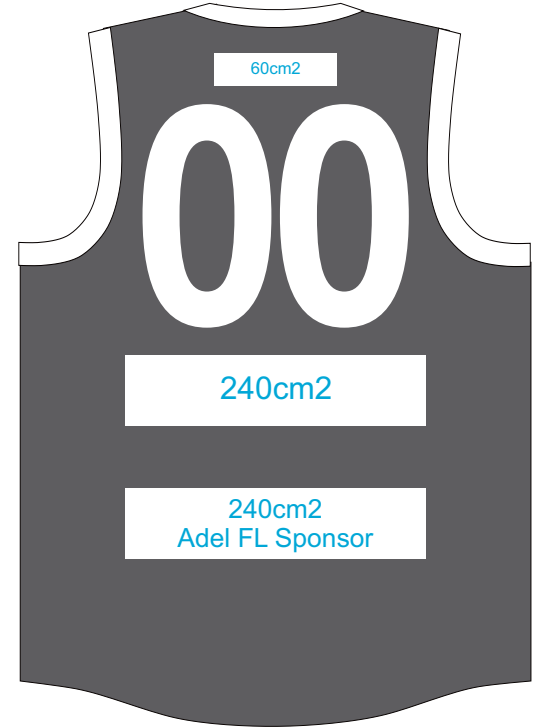

2024 SEASON

ADELAIDE FOOTY LEAGUE GUIDELINES GUERNSEY | MEN & WOMEN

PANTONE 295 C

PANTONE 199 C

PANTONE 137 C

TOP RIGHT CHEST LOGO:
6.5 x 9cm

ON DARK COLOUR

ON LIGHT COLOUR

ON MULTI COLOUR

BOTTOM RIGHT CHEST ADELAIDE FL
SPONSOR LOGO:
9 x 2.5cm

ON DARK COLOUR

ON LIGHT COLOUR

ON MULTI COLOUR

PANTONE 2767 C

PANTONE 144 C

LEFT HEM LOGO:
10x6cm

FULL LENGTH

CALF LENGTH

ADELAIDE FOOTY LOGO
4x3cm (12cm²)

SUPPLIER LOGO: OPTIONAL
12cm²

CLUB LOGO: OPTIONAL
12cm²