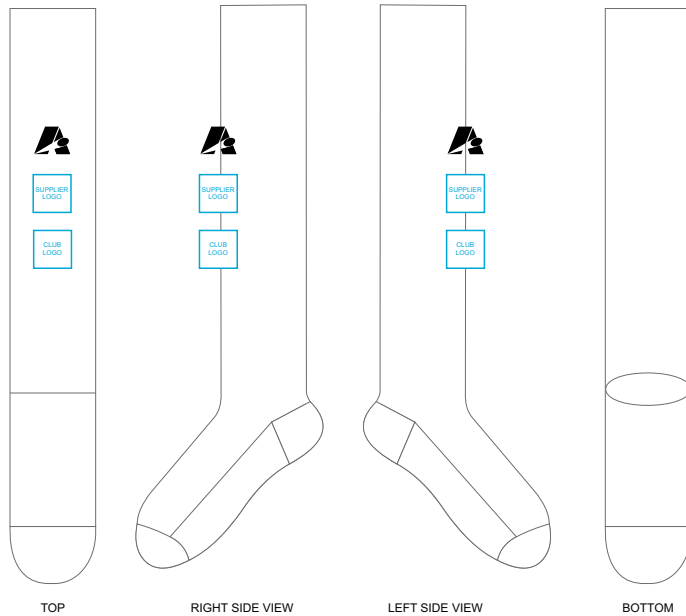

ON MULTI COLOUR

BOTTOM RIGHT CHEST ADELAIDE FL
SPONSOR LOGO:
9 x 2.5cm

ON DARK COLOUR

ON LIGHT COLOUR

ON MULTI COLOUR

PANTONE 2767 C

PANTONE 144 C

LEFT HEM LOGO:
10x6cm

2024 SEASON

ADELAIDE FOOTY LEAGUE GUIDELINES

SHORTS | MEN & WOMEN

ON DARK COLOUR

ON LIGHT COLOUR

2024 SEASON

ADELAIDE FOOTY LEAGUE GUIDELINES

SOCKS | MEN & WOMEN

FULL LENGTH

CALF LENGTH

ADELAIDE FOOTY LOGO
4x3cm (12cm²)

SUPPLIER LOGO: OPTIONAL
12cm²

CLUB LOGO: OPTIONAL
12cm²