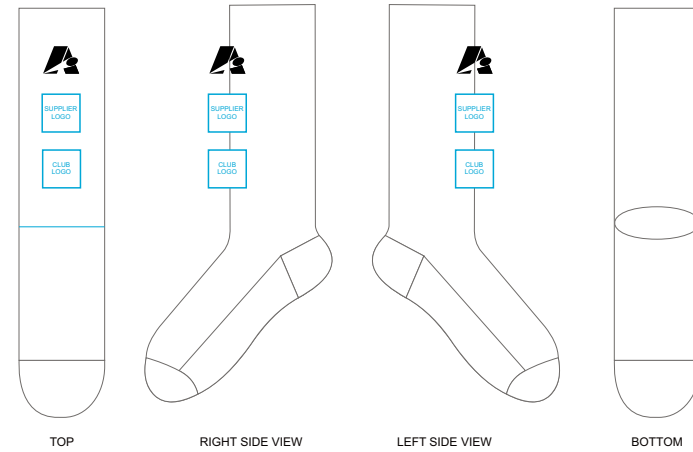

ON MULTI COLOUR

BOTTOM RIGHT CHEST ADELAIDE FL
SPONSOR LOGO:
9 x 2.5cm

ON DARK COLOUR

ON LIGHT COLOUR

ON MULTI COLOUR

PANTONE 2767 C

PANTONE 144 C

LEFT HEM LOGO:
10x6cm

FULL LENGTH

CALF LENGTH

ADELAIDE FOOTY LOGO
4x3cm (12cm²)

SUPPLIER LOGO: OPTIONAL
12cm²

CLUB LOGO: OPTIONAL
12cm²