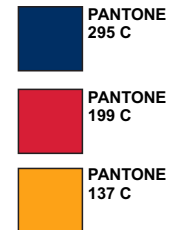

2024 SEASON

ADELAIDE FOOTY LEAGUE GUIDELINES GUERNSEY | MEN & WOMEN

PANTONE 295 C

PANTONE 199 C

PANTONE 137 C

TOP RIGHT CHEST LOGO:
6.5 x 9cm

ON DARK COLOUR

ON LIGHT COLOUR

ON MULTI COLOUR

BOTTOM RIGHT CHEST ADELAIDE FL
SPONSOR LOGO:
9 x 2.5cm

ON DARK COLOUR

ON LIGHT COLOUR

ON MULTI COLOUR

PANTONE 2767 C

PANTONE 144 C

LEFT HEM LOGO:
10x6cm

2024 SEASON

ADELAIDE FOOTY LEAGUE GUIDELINES

SHORTS | MEN & WOMEN

ON DARK COLOUR

ON LIGHT COLOUR

2024 SEASON

ADELAIDE FOOTY LEAGUE GUIDELINES

SOCKS | MEN & WOMEN

FULL LENGTH

CALF LENGTH

ADELAIDE FOOTY LOGO
4x3cm (12cm²)

SUPPLIER LOGO: OPTIONAL
12cm²

CLUB LOGO: OPTIONAL
12cm²